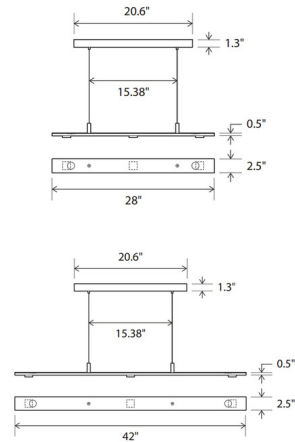

Shown in brushed aluminum