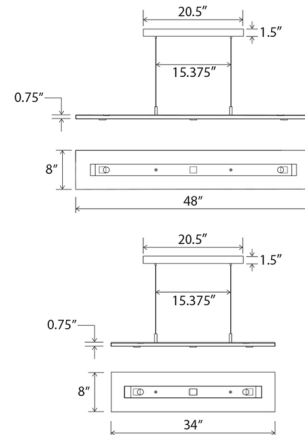

### Description

The Vix Linear Pendant is available in Brushed Aluminum with Oiled Walnut or Dark Stained Walnut wood. 34 or 48 inch width x 0.75 inch height x 8 inch depth x 72 inch maximum length. Includes LED driver and five 3.2 watt 120 volt LED modules. Three down lights and two up lights. Dimmable with low-voltage electronic dimmers. 2700K and 3500K color temperature options available. UL listed.

### Specifications

COLOR	Dark Stained Walnut
BODY FINISH	Brushed Aluminum
WATTAGE	16W
DIMMER	Low Voltage Electronic
DIMENSIONS	34"L x 8"W x 0.75"H
INTEGRATED LED MODULE	5 x LED/3.2W/120-277V LED
COUNTRY OF ORIGIN	United States

### Technical Information

PRODUCT DIMENSIONS	Cord Length: 72"
COLOR RENDERING	90 CRI
LAMP COLOR	2700K
LUMENS/WATT	537.50
LUMINOUS FLUX	1720 lumens

CLICK TO VIEW PRODUCT

Notes: