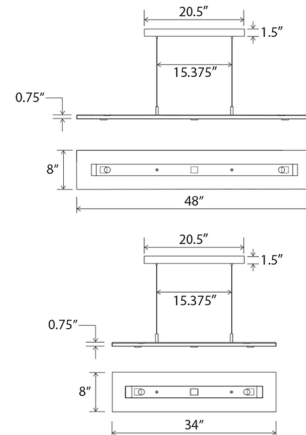

### Description

The Vix Linear Pendant is available in Brushed Aluminum with Oiled Walnut or Dark Stained Walnut wood. 34 or 48 inch width x 0.75 inch height x 8 inch depth x 72 inch maximum length. Includes LED driver and five 3.2 watt 120 volt LED modules. Three down lights and two up lights. Dimmable with low-voltage electronic dimmers. 2700K and 3500K color temperature options available. UL listed.

### Specifications

COLOR . . . . . Dark Stained Walnut  
 BODY FINISH . . . . . Brushed Aluminum  
 WATTAGE . . . . . 16W  
 DIMMER . . . . . Low Voltage Electronic  
 DIMENSIONS . . . . . 34"L x 8"W x 0.75"H  
 INTEGRATED LED MODULE . . . . . 5 x LED/3.2W/120-277V LED  
 COUNTRY OF ORIGIN . . . . . United States

### Technical Information

PRODUCT DIMENSIONS . . . . . Cord Length: 72"  
 COLOR RENDERING . . . . . 90 CRI  
 LAMP COLOR . . . . . 2700K  
 LUMENS/WATT . . . . . 537.50  
 LUMINOUS FLUX . . . . . 1720 lumens