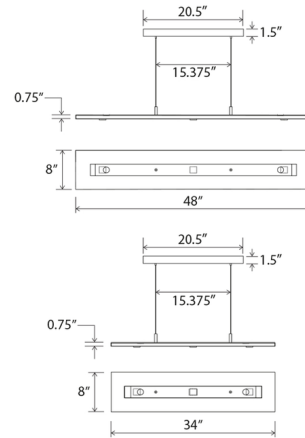

By Cerno

Description

The Vix Linear Pendant is available in Brushed Aluminum with Oiled Walnut or Dark Stained Walnut wood. 34 or 48 inch width x 0.75 inch height x 8 inch depth x 72 inch maximum length. Includes LED driver and five 3.2 watt 120 volt LED modules. Three down lights and two up lights. Dimmable with low-voltage electronic dimmers. 2700K and 3500K color temperature options available. UL listed.

Shown in brushed aluminum / dark stained walnut

Specifications

COLOR	Dark Stained Walnut
BODY FINISH	Brushed Aluminum
WATTAGE	16W
DIMMER	Low Voltage Electronic
DIMENSIONS	34"L x 8"W x 0.75"H
INTEGRATED LED MODULE	5 x LED/3.2W/120-277V LED
COUNTRY OF ORIGIN	United States

Technical Information

PRODUCT DIMENSIONS	Cord Length: 72"
COLOR RENDERING	90 CRI
LAMP COLOR	2700K
LUMENS/WATT	537.50
LUMINOUS FLUX	1720 lumens

CLICK TO VIEW PRODUCT

Notes: