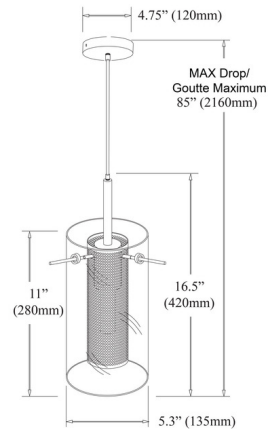

Description

The Percy Pendant makes a strong statement that will draw attention anywhere you place it in your home. The design emphasizes the perennial appeal of the classic straight drop with a modern sense of style. The metal frame, in your choice of finish, extends from a straight drop into a cylindrical housing.

Shown in polished chrome / clear

Specifications

COLOR Clear
BODY FINISH Polished Chrome
WATTAGE 17W
DIMMER Standard 120V
DIMENSIONS 5.5"W x 16.75"H x 5.5"D
BULB NOT INCLUDED 1 x A19/Medium (E26)/17W/120V LED
COUNTRY OF ORIGIN China