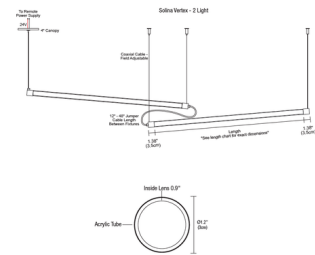

CLICK TO VIEW PRODUCT

Notes: