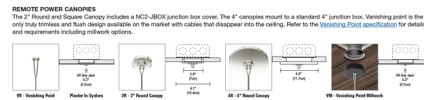

CLICK TO VIEW PRODUCT

Notes: