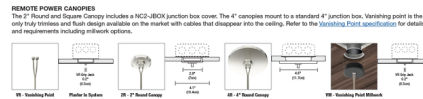

CLICK TO VIEW PRODUCT

Notes: