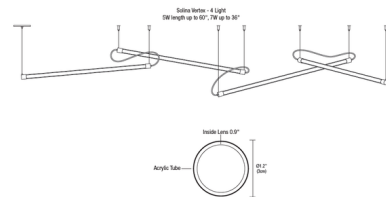

CLICK TO VIEW PRODUCT

Notes: