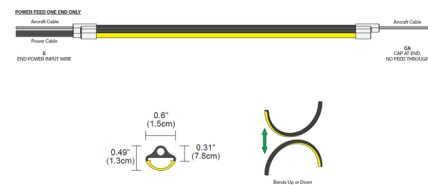

CLICK TO VIEW PRODUCT

Notes: _____