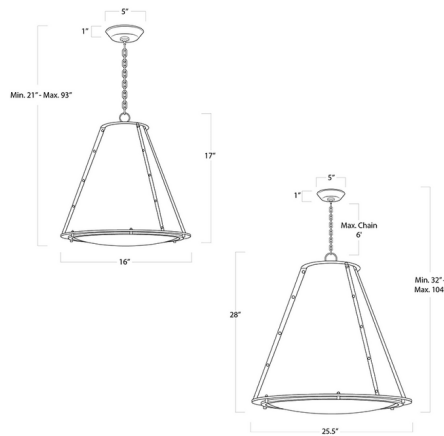

Specifications

COLOR Blue
BODY FINISH Polished Nickel
WATTAGE 9W
DIMMER Standard 120V
DIMENSIONS 16"W x 21"H
BULB NOT INCLUDED 1 x A19/Medium (E26)/9W/120V LED
COUNTRY OF ORIGIN China

Technical Information

PRODUCT DIMENSIONS Chain Length: 72"

Shown in polished nickel / blue

CLICK TO VIEW PRODUCT

Notes: