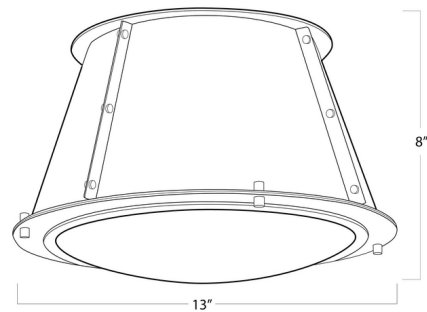

By Regina Andrew

Description

Our French Maid Flush Mount, now in a classic blue hue for a more casual, coastal vibe. The wrapped drum-shaped silhouette is trimmed with polished nickel rings on the top and bottom and matching metal studs for a subtle nautical-industrial detail. Bring a bit of the beach home to any transitional space, modern farmhouse or urban loft.

Specifications

COLOR	Blue
BODY FINISH	Polished Nickel
WATTAGE	9W
DIMMER	Standard 120V
DIMENSIONS	13"W x 8"H
BULB NOT INCLUDED	1 x A19/Medium (E26)/9W/120V LED
COUNTRY OF ORIGIN	China

Shown in polished nickel / blue