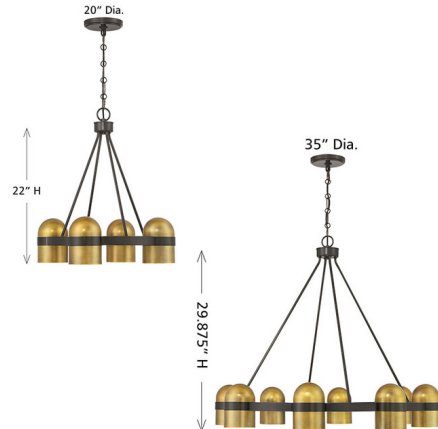

### Specifications

COLOR . . . . . Bronze  
BODY FINISH . . . . . Riviera Brass  
WATTAGE . . . . . 28W  
DIMMER . . . . . Standard 120V  
DIMENSIONS . . . . . 20"W x 22"H  
BULB NOT INCLUDED . . . . . 4 x JCD/G9/7W/120V LED

### Technical Information

PRODUCT DIMENSIONS . . . . . Chain Length: 120"

Shown in riviera brass / bronze

CLICK TO VIEW PRODUCT

Notes: