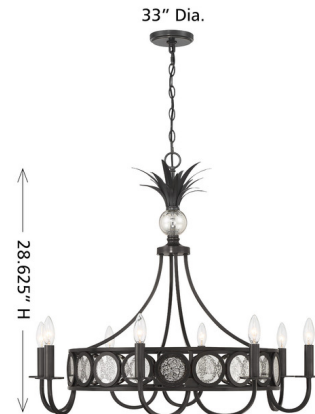

Lightology

lightology.com
866-954-4489
07-01-26

Project: _____

Company: _____

Location: _____ Fixture Type: _____

SPEC #: **SVY1575977**

Approved On: _____ Approved By: _____

Hearst Chandelier

By Savoy House

Description

The Savoy House Hearst chandelier is a timeless and elegant design adorned with intriguing details. Discs of antique glass bring in a big dose of textural intrigue while a crown of tall leaves at the top of the fixture imparts a welcoming feeling. The bold finish makes this chandelier perfectly suited for illuminating any space.

Specifications

COLOR Antique
BODY FINISH Black Tourmaline
WATTAGE 72W
DIMMER Standard 120V
DIMENSIONS 33"W x 28.63"H
BULB NOT INCLUDED 8 x B10/Candelabra (E12)/9W/120V LED

Technical Information

PRODUCT DIMENSIONS Chain Length: 120"

Shown in black tourmaline / antique

CLICK TO VIEW PRODUCT

Notes: