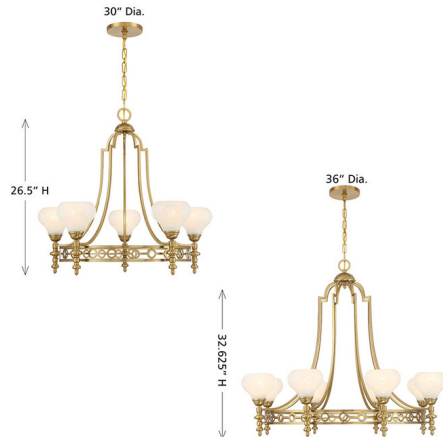

## Allston Chandelier

By Savoy House

### Description

Discover boundless vintage charm from top to bottom with the Savoy House Allston chandelier! Eye-catching features like turned detailing on the bobeches, a circular pattern on the hoop and Art Deco style arms are sure to please. Bulbous shades of white strie glass showcase mesmerizing, spectacular swirls and pair perfectly with the finish.

### Specifications

COLOR . . . . . White Strie  
BODY FINISH . . . . . Matte Black  
WATTAGE . . . . . 45W  
DIMMER . . . . . Standard 120V  
DIMENSIONS . . . . . 30"W x 26.5"H  
BULB NOT INCLUDED . . . . . 5 x A19/Medium (E26)/9W/120V LED

### Technical Information

PRODUCT DIMENSIONS . . . . . Chain Length: 120"

Shown in matte black / white strie

CLICK TO VIEW PRODUCT

Notes: