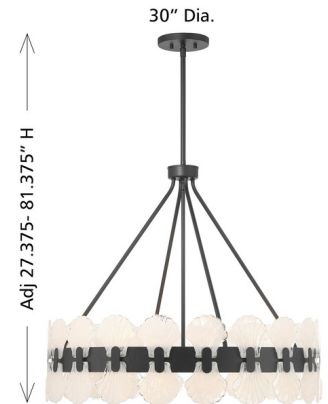

By Savoy House

Description

In the Bancroft chandelier from Savoy House, coastal charm is given a stylish upgrade! Its design is decorated with shell shapes crafted from mesmerizing strie glass.

Specifications

COLOR Strie
BODY FINISH Matte Black
WATTAGE 54W
DIMMER Standard 120V
DIMENSIONS 30"W x 27.38"H
BULB NOT INCLUDED 6 x B10/Candelabra (E12)/9W/120V LED

Technical Information

PRODUCT DIMENSIONS (4) 12" (1) 6" Stem Kit Included

Shown in matte black / strie

CLICK TO VIEW PRODUCT

Notes: