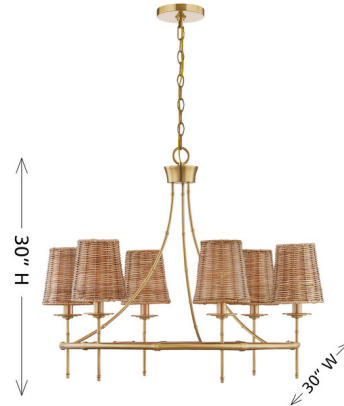

Lightology

lightology.com
866-954-4489
07-06-26

Project: _____

Company: _____

Location: _____ Fixture Type: _____

SPEC #: **SVY1575991**

Approved On: _____ Approved By: _____

Ashbury 6-Light Chandelier

By Savoy House

Description

Find fabulous organic allure with the Savoy House Ashbury 6-light chandelier! Bamboo-inspired detailing on the arms and center column matches up nicely with the textured rattan shades to bring a relaxed natural style to any space. The Warm Brass finish adds a glamorous touch.

Shown in warm brass / rattan

24.25" L

Specifications

COLOR	Rattan
BODY FINISH	Warm Brass
WATTAGE	54W
DIMMER	Standard 120V
DIMENSIONS	30"W x 24.25"H
BULB NOT INCLUDED	6 x B10/Candelabra (E12)/9W/120V LED

CLICK TO VIEW PRODUCT