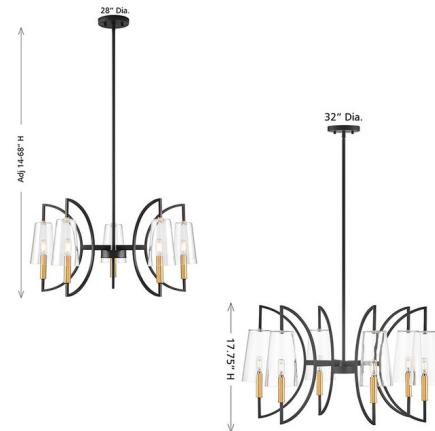

By Savoy House

Description

Rethink what a chandelier can be with the Hanley chandelier from Savoy House! This unique and eye-catching design flaunts geometric arms that hold conical shades of clear glass and sleek bobeches. Hanley has an adjustable height and uses candelabra size bulbs of up to 60 watts per bulb. Bulbs not included.

Specifications

COLOR Clear
BODY FINISH Matte Black / Warm Brass
WATTAGE 45W
DIMMER Standard 120V
DIMENSIONS 28"W x 14"H
BULB NOT INCLUDED 5 x T8/Candelabra (E12)/9W/120V LED

Technical Information

PRODUCT DIMENSIONS (4) 12" (1) 6" Stem Kit Included

Notes:

Shown in matte black / warm brass / clear

CLICK TO VIEW PRODUCT