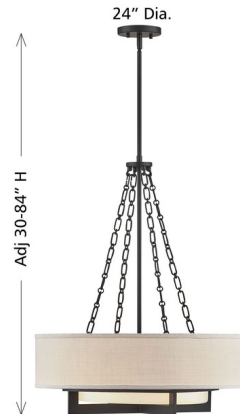

Lightology

lightology.com
866-954-4489
07-06-26

Project: _____

Company: _____

Location: _____ Fixture Type: _____

SPEC #: **SVY1576007**

Approved On: _____ Approved By: _____

Brentwood Pendant

By Savoy House

Description

With the Savoy House Brentwood pendant, you can bring a crisp and classic silhouette to any space! Get bright, comfortable lighting from the drum-shaped white linen shade and discover an added dimension of illumination from the glass shade beneath it, held in place by jewelry-like prongs.

Specifications

COLOR White Linen
BODY FINISH Matte Black
WATTAGE 36W
DIMMER Standard 120V
DIMENSIONS 24"W x 30"H
BULB NOT INCLUDED 4 x A19/Medium (E26)/9W/120V LED

Technical Information

PRODUCT DIMENSIONS (4) 12" (1) 6" Stem Kit Included

Shown in matte black / white linen

CLICK TO VIEW PRODUCT

Notes: