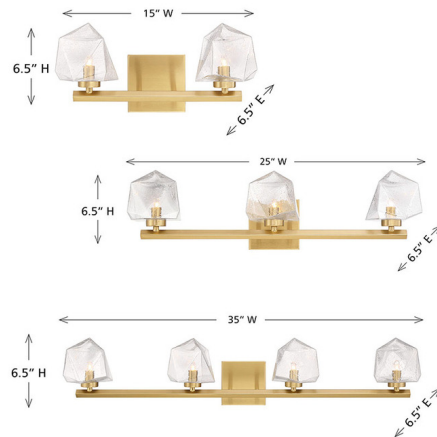

Description

The Castello bath light from Savoy House is cool as ice! Its sharply cut shades of clear hammered glass add a bright touch of geometry and texture, pairing perfectly with the thick arm and backplate.

Shown in matte black / clear seeded

Specifications

| | |
|-------------------|------------------------|
| COLOR | Clear Seeded |
| BODY FINISH | Matte Black |
| WATTAGE | 14W |
| DIMMER | Standard 120V |
| DIMENSIONS | 15"W x 6.5"H x 6.5"D |
| BULB NOT INCLUDED | 2 x JCD/G9/7W/120V LED |