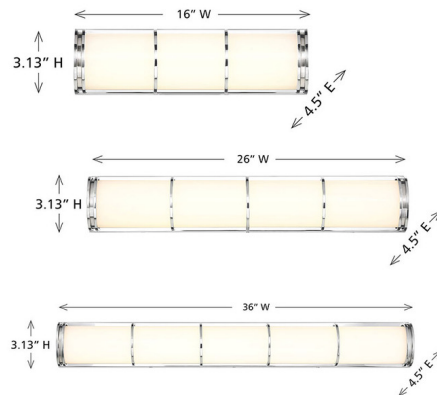

Shown in chrome / white etched