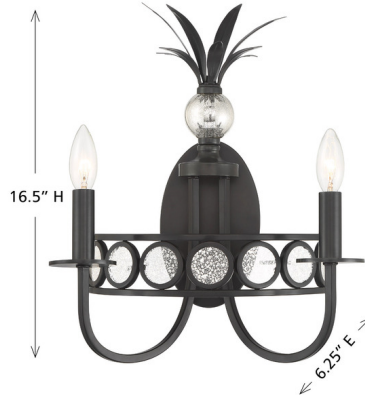

Lightology

lightology.com
866-954-4489
07-07-26

Project: _____

Company: _____

Location: _____ Fixture Type: _____

SPEC #: **SVY1576032**

Approved On: _____ Approved By: _____

Hearst Wall Sconce

By Savoy House

Description

The Savoy House Hearst 2-light sconce is a timeless and elegant design adorned with intriguing details. Discs of antique glass bring in a big dose of textural intrigue while a crown of tall leaves at the top of the fixture imparts a welcoming feeling. The bold finish makes this sconce perfectly suited for illuminating any space.

Shown in black tourmaline / antique

13" W

16.5" H

6.25" D

Specifications

COLOR	Antique
BODY FINISH	Black Tourmaline
WATTAGE	18W
DIMMER	Standard 120V
DIMENSIONS	13"W x 16.5"H x 6.25"D
BULB NOT INCLUDED	2 x B10/Candelabra (E12)/9W/120V LED