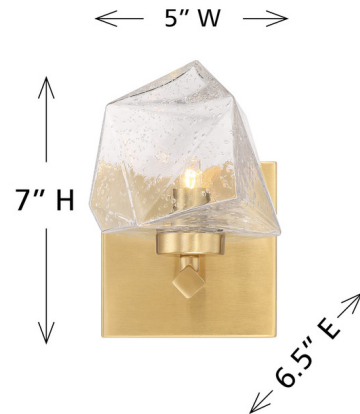

## Castello Wall Sconce

By Savoy House

### Description

The Castello sconce from Savoy House is cool as ice! Its sharply cut shade of clear hammered glass adds a bright touch of geometry and texture, pairing perfectly with the thick arm and backplate.

Shown in warm brass / clear seeded

### Specifications

COLOR	Clear Seeded
BODY FINISH	Warm Brass
WATTAGE	7W
DIMMER	Standard 120V
DIMENSIONS	5"W x 7"H x 6.5"D
BULB NOT INCLUDED	1 x JCD/G9/7W/120V LED

CLICK TO VIEW PRODUCT

Notes: