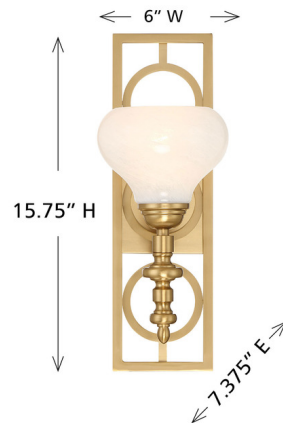

Lightology

lightology.com
866-954-4489
07-07-26

Project: _____

Company: _____

Location: _____ Fixture Type: _____

SPEC #: **SVY1576035**

Approved On: _____ Approved By: _____

Allston Wall Sconce

By Savoy House

Description

Discover boundless vintage charm from top to bottom with the Savoy House Allston sconce! Eye-catching features like turned detailing on the bobèche and a circular pattern on the backplate are sure to please. A bulbous shade of white striae glass showcases mesmerizing, spectacular swirls and pairs perfectly with the finish.

Shown in warm brass / white striae

Specifications

COLOR	White Striae
BODY FINISH	Warm Brass
WATTAGE	9W
DIMMER	Standard 120V
DIMENSIONS	6"W x 15.75"H x 7.38"D
BULB NOT INCLUDED	1 x A19/Medium (E26)/9W/120V LED