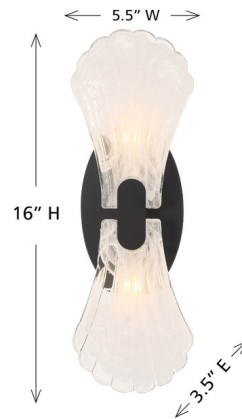

Lightology

lightology.com
866-954-4489
06-30-26

Project: _____

Company: _____

Location: _____ Fixture Type: _____

SPEC #: **SVY1576037**

Approved On: _____ Approved By: _____

Bancroft Wall Sconce

By Savoy House

Description

In the Bancroft sconce from Savoy House, coastal charm is given a stylish upgrade! Its design is decorated with shell shapes crafted from mesmerizing strie glass. Bancroft uses two candelabra size bulbs of up to 60 watts per bulb. Bulbs not included.

Shown in noble brass / strie

Specifications

COLOR	Strie
BODY FINISH	Noble Brass
WATTAGE	18W
DIMMER	Standard 120V
DIMENSIONS	5.5\"W x 16\"H x 3.5\"D
BULB NOT INCLUDED	2 x B10/Candelabra (E12)/9W/120V LED