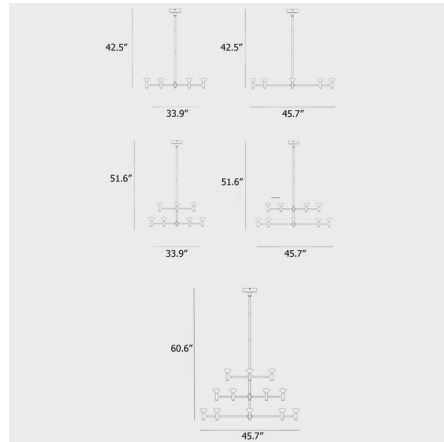

By Tala

Description

The Root Chandelier was inspired by the branching growth of tree root systems, which extend outwards from a central vertical trunk. Each of Root's brass arms holds a conical glass shade to diffuse soft, inviting light in all directions. The brass finish provides a warm accent which helps Root to feel both grounded and expansive at once.

Shown in brass / white

Specifications

COLOR White
BODY FINISH Brass
WATTAGE 15W
DIMMER Low Voltage Electronic
DIMENSIONS 33.86\"W x 42.52\"H
BULB INCLUDED 6 x JC/G4 (bipin)/2.5W/12V LED

Technical Information