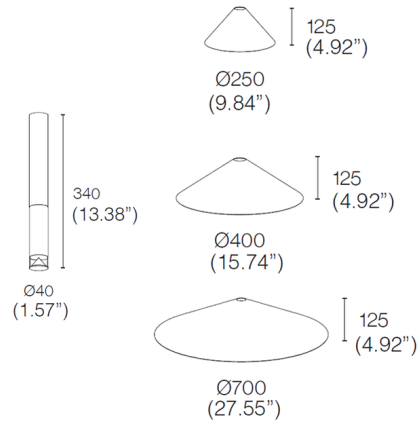

### Specifications

COLOR	N/A
BODY FINISH	Gunmetal
WATTAGE	6W
DIMMER	N/A
DIMENSIONS	15.74"W x 4.92"H
INTEGRATED LED MODULE	1 x LED/6W/120V LED
COUNTRY OF ORIGIN	Belgium

### Technical Information

PRODUCT DIMENSIONS	Cable: 98"
COLOR RENDERING	90 CRI
LAMP COLOR	2700K
LUMENS/WATT	133.33
LUMINOUS FLUX	800 lumens

CLICK TO VIEW PRODUCT

Notes: