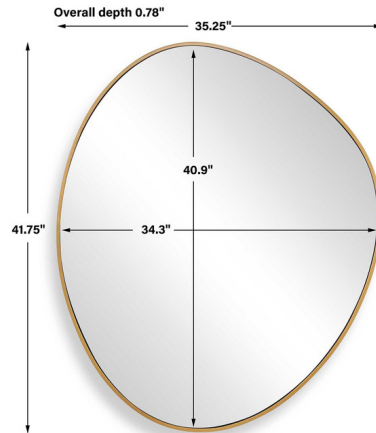

By Uttermost

Description

Breaking free from conventional geometry, the Distort Mirror showcases a striking organic silhouette, elegantly framed in stainless steel with a plated antique brass finish. Its fluid, asymmetrical form adds a sculptural touch to any space. May be hung horizontally or vertically.

Specifications

COLOR	Clear
BODY FINISH	Antique Brass
WATTAGE	N/A
DIMMER	N/A
DIMENSIONS	35.25"W x 41.75"H x 0.78"D
BULB	N/A
COUNTRY OF ORIGIN	Viet Nam

Shown in antique brass / clear

CLICK TO VIEW PRODUCT

Notes: