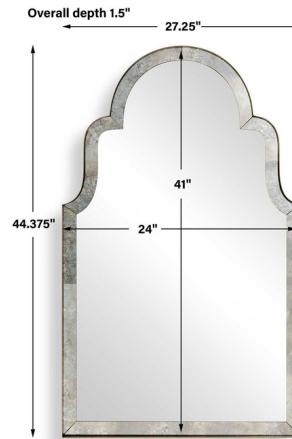

Lightology

lightology.com
866-954-4489
07-07-26

Project: _____

Company: _____

Location: _____ Fixture Type: _____

SPEC #: **UTT1576080**

Approved On: _____ Approved By: _____

Brayden Mirror By Uttermost

Description

The elegant Brayden Mirror showcases curved, antique-style mirrored inlays, beautifully frame encased in a stainless-steel frame finished in a plated antique brass.

Shown in stainless steel / antique brass / clear

Specifications

COLOR	Clear
BODY FINISH	Stainless Steel / Antique Brass
WATTAGE	N/A
DIMMER	N/A
DIMENSIONS	27.25"W x 44.38"H x 1.5"D
BULB	N/A
COUNTRY OF ORIGIN	Viet Nam

CLICK TO VIEW PRODUCT

Notes: