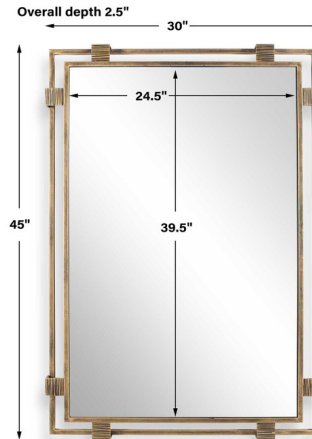

By Uttermost

Description

The Elsher Mirror showcases a striking three-dimensional design, featuring a raised center mirror frame suspended by textured cast iron clips finished in antiqued gold. Blending architectural inspiration with vintage luxury, this distinctive piece adds depth and character to any space. May be hung horizontally or vertically.

Shown in antique gold / clear

Specifications

COLOR	Clear
BODY FINISH	Antique Gold
WATTAGE	N/A
DIMMER	N/A
DIMENSIONS	30"W x 45"H x 2.5"D
BULB	N/A
COUNTRY OF ORIGIN	India

CLICK TO VIEW PRODUCT

Notes: