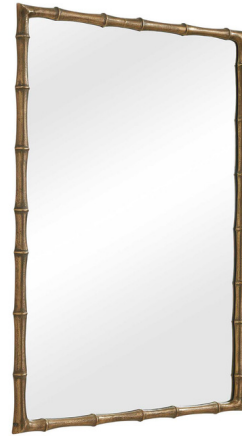

## Brass Bamboo Mirror

By Uttermost

### Description

Crafted from durable cast aluminum, the Brass Bamboo Mirror features a frame that beautifully captures the texture and look of natural bamboo, finished in rich plated antique brass. May be hung horizontal or vertical.

Shown in antique brass / clear

### Specifications

COLOR	Clear
BODY FINISH	Antique Brass
WATTAGE	N/A
DIMMER	N/A
DIMENSIONS	29.75"W x 45"H x 1.5"D
BULB	N/A
COUNTRY OF ORIGIN	India

CLICK TO VIEW PRODUCT

Notes: