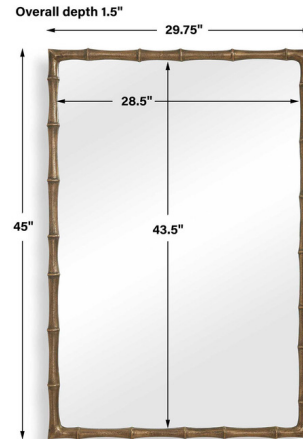

## Brass Bamboo Mirror

By Uttermost

### Description

Crafted from durable cast aluminum, the Brass Bamboo Mirror features a frame that beautifully captures the texture and look of natural bamboo, finished in rich plated antique brass. May be hung horizontal or vertical.

### Specifications

COLOR	Clear
BODY FINISH	Antique Brass
WATTAGE	N/A
DIMMER	N/A
DIMENSIONS	29.75"W x 45"H x 1.5"D
BULB	N/A
COUNTRY OF ORIGIN	India

CLICK TO VIEW PRODUCT

Notes: