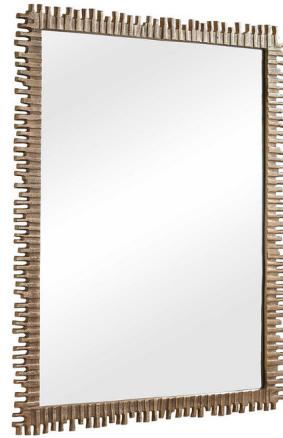

## Soto Mirror By Uttermost

### Description

The Soto Mirror makes a bold statement with its rugged, sculptural cast aluminum frame, showcasing a subtle pitted texture and a plated antique brass finish. May be hung horizontal or vertical.

Shown in antique brass / clear

### Specifications

COLOR	Clear
BODY FINISH	Antique Brass
WATTAGE	N/A
DIMMER	N/A
DIMENSIONS	31.5"W x 44"H x 1.5"D
BULB	N/A
COUNTRY OF ORIGIN	India

CLICK TO VIEW PRODUCT

Notes: