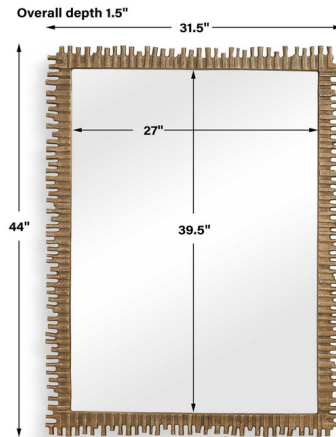

### Description

The Soto Mirror makes a bold statement with its rugged, sculptural cast aluminum frame, showcasing a subtle pitted texture and a plated antique brass finish. May be hung horizontal or vertical.

### Specifications

COLOR	Clear
BODY FINISH	Antique Brass
WATTAGE	N/A
DIMMER	N/A
DIMENSIONS	31.5"W x 44"H x 1.5"D
BULB	N/A
COUNTRY OF ORIGIN	India

CLICK TO VIEW PRODUCT

Notes: