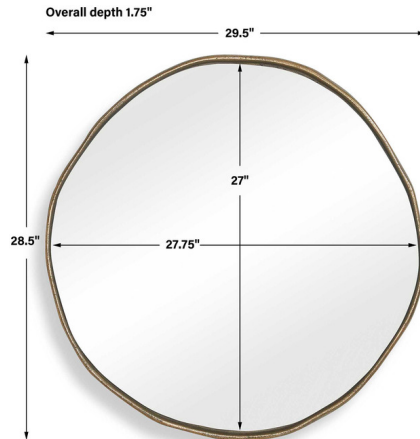

By Uttermost

Description

Crafted from cast aluminum and finished in plated antique brass, the Lowen Round Mirror features a softly imperfect silhouette that brings a refined, sculptural character to any space. A floating polished-edge mirror enhances its modern appeal with a clean, dimensional finish.

Specifications

COLOR Clear
BODY FINISH Antique Brass
WATTAGE N/A
DIMMER N/A
DIMENSIONS 29.5"W x 28.5"H x 1.75"D
BULB N/A
COUNTRY OF ORIGIN India

Shown in antique brass / clear

CLICK TO VIEW PRODUCT

Notes: