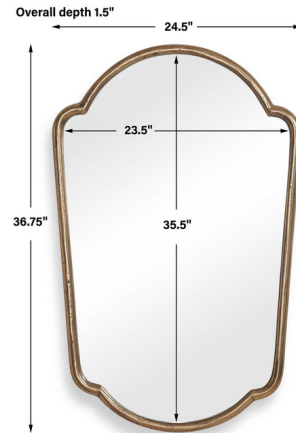

Lightology

lightology.com
866-954-4489
07-07-26

Project: _____

Company: _____

Location: _____ Fixture Type: _____

SPEC #: **UTT1576097**

Approved On: _____ Approved By: _____

Naomi Mirror

By Uttermost

Description

With its gracefully curved silhouette, the Naomi Mirror is crafted from cast aluminum with a subtle pitted texture and finished in plated antique brass for a timeless, sophisticated look.

Shown in antique brass / clear

Specifications

COLOR	Clear
BODY FINISH	Antique Brass
WATTAGE	N/A
DIMMER	N/A
DIMENSIONS	24.5"W x 36.75"H x 1.5"D
BULB	N/A
COUNTRY OF ORIGIN	India

CLICK TO VIEW PRODUCT

Notes: