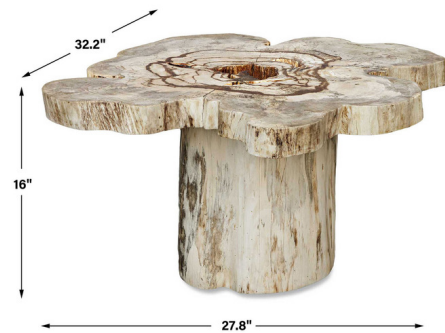

Lightology

lightology.com
866-954-4489
07-07-26

Project: _____
Company: _____
Location: _____ Fixture Type: _____
SPEC #: **UTT1576252**
Approved On: _____ Approved By: _____

Anzalone Coffee Table

By Uttermost

Description

Crafted entirely from bleached tamarind wood, the Anzalone Coffee Table celebrates the beauty of nature through its raw, organic form and sculptural silhouette. The distinctive grain and natural character of the wood make each piece uniquely one of a kind. As a solid wood construction, it will naturally respond to changes in temperature and humidity, resulting in cracks and subtle surface variations that enhance its authenticity and timeless appeal.

Shown in natural

Specifications

COLOR	N/A
BODY FINISH	Natural
WATTAGE	N/A
DIMMER	N/A
DIMENSIONS	27.8"W x 16"H x 32.2"D
BULB	N/A
COUNTRY OF ORIGIN	Indonesia

CLICK TO VIEW PRODUCT

Notes: