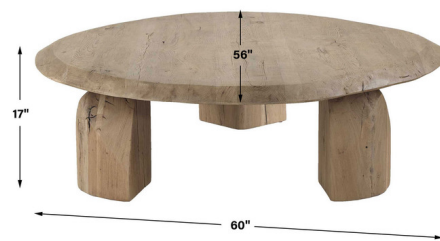

## Tiernan Coffee Table

By Uttermost

### Description

Crafted entirely from solid reclaimed oak, the Tiernan Coffee Table showcases a warm natural finish that highlights the wood's rich grain and organic character. Its thick, smooth oval tabletop is supported by three substantial, sculptural faceted legs, creating a striking silhouette with a grounded presence. As a natural material, solid wood will continue to respond to changes in temperature and humidity, which may result in small cracks and uneven surfaces that enhance its authenticity and unique character.

### Specifications

COLOR	N/A
BODY FINISH	Natural
WATTAGE	N/A
DIMMER	N/A
DIMENSIONS	60"W x 17"H x 56"D
BULB	N/A
COUNTRY OF ORIGIN	China

CLICK TO VIEW PRODUCT

Notes: