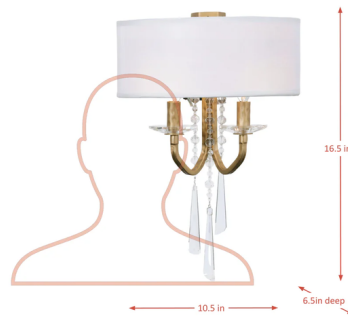

Lightology

lightology.com
866-954-4489
06-30-26

Project: _____
Company: _____
Location: _____ Fixture Type: _____
SPEC #: **VAR1576383**
Approved On: _____ Approved By: _____

Barcelona Wall Sconce with Shade By Varaluz

Description

The Barcelona wall sconce from the Varaluz collection beautifully combines modern and transitional design elements. Featuring hand-forged recycled steel and optic crystal accents with a fabric shade, this decorative lighting piece adds a touch of elegance to any space. Style it in a living room or hallway to enhance any indoor lighting with a sophisticated flair.

Shown in brass / crystal

Specifications

COLOR	Crystal
BODY FINISH	Brass
WATTAGE	18W
DIMMER	Standard 120V
DIMENSIONS	10.5"W x 16.5"H x 6.5"D
BULB NOT INCLUDED	2 x B10/Candelabra (E12)/9W/120V LED
COUNTRY OF ORIGIN	Philippines