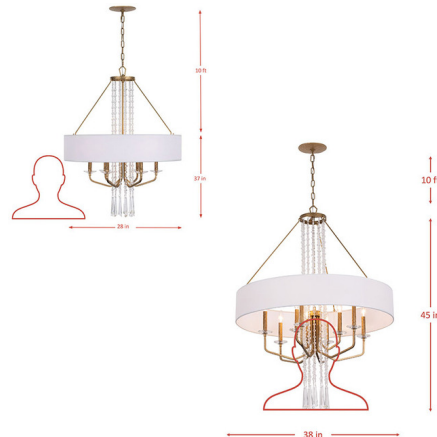

### Description

Inspired by the elegant architecture of its namesake city, the Barcelona pendant light is a stunning blend of modern and transitional design elements. This pendant features frosted glass shades and a hand-forged steel frame, making it an eye-catching addition to any dining room or kitchen. Perfect for vaulted ceilings, it offers an adjustable hanging option to fit a variety of spaces.

### Specifications

COLOR . . . . . Clear  
BODY FINISH . . . . . Brass  
WATTAGE . . . . . 54W  
DIMMER . . . . . Standard 120V  
DIMENSIONS . . . . . 28"W x 37"H  
BULB NOT INCLUDED . . . . . 6 x B10/Candelabra (E12)/9W/120V LED  
COUNTRY OF ORIGIN . . . . . Philippines

### Technical Information

PRODUCT DIMENSIONS . . . . . Chain Length: 120"

Shown in brass / clear

CLICK TO VIEW PRODUCT

Notes: