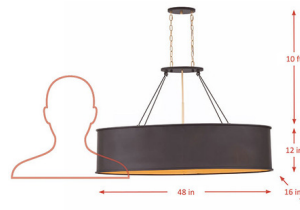

Specifications

COLOR N/A
BODY FINISH Dark Bronze
WATTAGE 85W
DIMMER Standard 120V
DIMENSIONS 48"L x 16"W x 12"H
BULB NOT INCLUDED 5 x A19/Medium (E26)/17W/120V LED
COUNTRY OF ORIGIN Philippines

Technical Information

PRODUCT DIMENSIONS Chain Length: 120"

Notes:

Shown in dark bronze

CLICK TO VIEW PRODUCT