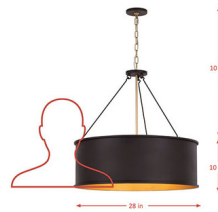

### Specifications

COLOR . . . . . N/A  
BODY FINISH . . . . . Dark Bronze  
WATTAGE . . . . . 85W  
DIMMER . . . . . Standard 120V  
DIMENSIONS . . . . . 28"W x 26"H  
BULB NOT INCLUDED . . . . . 5 x A19/Medium (E26)/17W/120V LED  
COUNTRY OF ORIGIN . . . . . Philippines

### Technical Information

PRODUCT DIMENSIONS . . . . . Chain Length: 120"

Shown in dark bronze

CLICK TO VIEW PRODUCT

Notes: