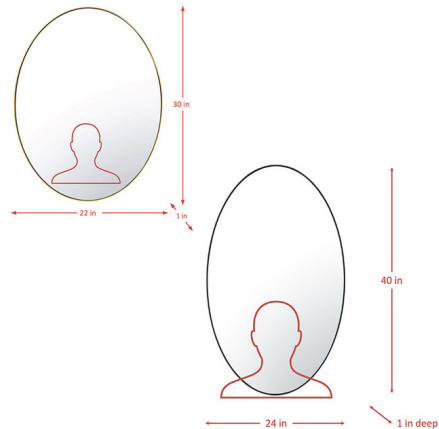

By Varaluz

Description

The Tablet wall mirror by Varaluz combines modern style with the elegance of an oval mirror. Its sleek design features a solid frame that complements any decor, making it a perfect addition to your glam or transitional space. Hang it in your bathroom or entryway for a touch of sophistication and functional style.

Specifications

COLOR	Mirror
BODY FINISH	Black
WATTAGE	N/A
DIMMER	N/A
DIMENSIONS	22"W x 30"H x 1"D
BULB	N/A
COUNTRY OF ORIGIN	China

Shown in black / mirror

CLICK TO VIEW PRODUCT

Notes: