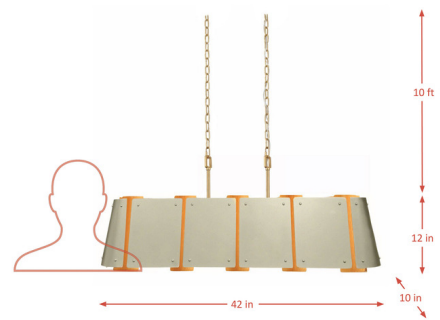

## Peep Show Linear Pendant By Varaluz

### Description

The Peep Show pendant from Varaluz makes a bold statement with its striking design. This modern ceiling lamp seamlessly blends raw illumination with sculptural edge, perfect for enhancing your dining room or kitchen island. Crafted from steel, it's an indoor lighting fixture that serves as a stunning focal point in any modern or transitional space.

### Specifications

COLOR	Silver
BODY FINISH	Brushed Sienna
WATTAGE	30W
DIMMER	Standard 120V
DIMENSIONS	42"L x 10"W x 12"H
BULB NOT INCLUDED	6 x B10/Candelabra (E12)/5W/120V LED
COUNTRY OF ORIGIN	China

### Technical Information

PRODUCT DIMENSIONS	Chain Length: 120"
--------------------	--------------------

CLICK TO VIEW PRODUCT

Notes: