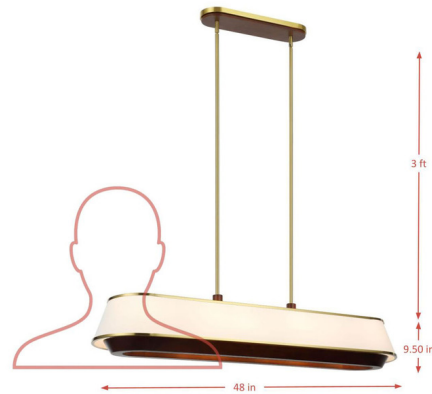

Description

Beam up some serious style with the desert flyer pendant. This modern ceiling light features a playful fusion of 70s groove and 90s flair, perfect for adding a touch of the unknown to your dining room or kitchen island. Its linear pendant light design provides a unique focal point, effortlessly enhancing your transitional decor with a nod to extraterrestrial chic.

Specifications

COLOR Walnut
BODY FINISH Satin Brass
WATTAGE 60W
DIMMER Standard 120V
DIMENSIONS 48"L x 12"W x 9.5"H
BULB NOT INCLUDED 6 x B10/Medium (E26)/10W/120V LED
COUNTRY OF ORIGIN China

Technical Information

PRODUCT DIMENSIONS (2) 3" (2) 6" (10) 12" Stem Kit Included

Notes:

Shown in satin brass / walnut

CLICK TO VIEW PRODUCT