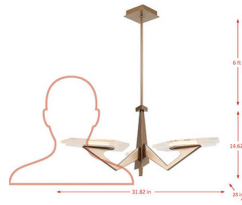

Description

Illuminate your space with the stylish Down the Wrong Path pendant, an exquisite piece of interior lighting that blends sculptural swagger with handcrafted curves. Perfect for adding a touch of Varaluz and modern flair to your home, this multi-light fixture channels '70s charm and is ideal for a dining room light or kitchen pendant light setup. Its beveled glass design beautifully catches the light, creating a radiant ambiance that enhances any room.

Specifications

COLOR Clear Seeded
BODY FINISH Brontourage
WATTAGE 75W
DIMMER Low Voltage Electronic
DIMENSIONS 31.82"W x 14.62"H
INTEGRATED LED MODULE 3 x LED/25W/120-277V LED
COUNTRY OF ORIGIN China

Technical Information

PRODUCT DIMENSIONS (2) 3" (6) 6" Stem Kit Included
LAMP LIFE 50000 hours
COLOR RENDERING 90 CRI
LAMP COLOR 3000K Warm Dim
LUMENS/WATT 99.20
LUMINOUS FLUX 2480 lumens

Notes:

Shown in brontourage / clear seeded