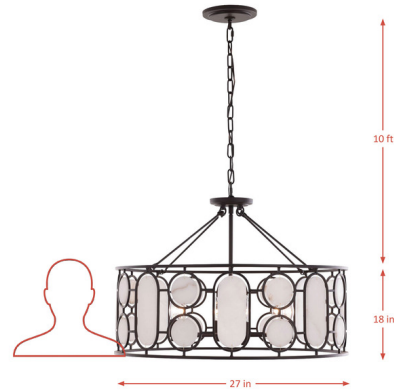

Description

Elevate your space with the sophisticated elegance of the Oval Office pendant light. This exquisite fixture boasts a rhythmic display of Spanish alabaster panels, beautifully framed in rich dark bronze. Perfect for your dining room or living room, it blends seamlessly into any designer home decor, offering a touch of luxury and high end lighting.

Shown in ironclad / white

Specifications

COLOR	White
BODY FINISH	Ironclad
WATTAGE	30W
DIMMER	Standard 120V
DIMENSIONS	27"W x 18"H
BULB NOT INCLUDED	6 x B10/Candelabra (E12)/5W/120V LED
COUNTRY OF ORIGIN	Philippines