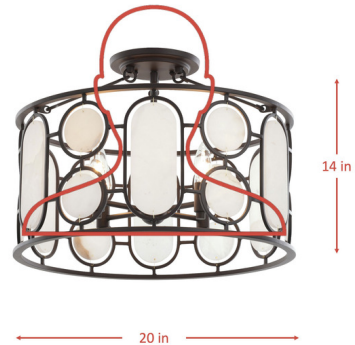

Lightology

lightology.com
866-954-4489
06-29-26

Project: _____

Company: _____

Location: _____ Fixture Type: _____

SPEC #: **VAR1576457**

Approved On: _____ Approved By: _____

Oval Office Semi Flush Ceiling Light By Varaluz

Description

Elevate your space with the Oval Office semi flush mount, a piece of designer lighting that exudes both elegance and functionality. Crafted with a stunning blend of steel and alabaster, this decorative lighting fixture serves as the perfect centerpiece for office lighting or as a dining room light. Its rhythmic design and modern luxury lighting style make it ideal for those seeking to combine practicality with high-end lighting aesthetics.

Shown in ironclad / white

Specifications

COLOR	White
BODY FINISH	Ironclad
WATTAGE	20W
DIMMER	Standard 120V
DIMENSIONS	20"W x 14"H
BULB NOT INCLUDED	4 x B10/Candelabra (E12)/5W/120V LED
COUNTRY OF ORIGIN	Philippines