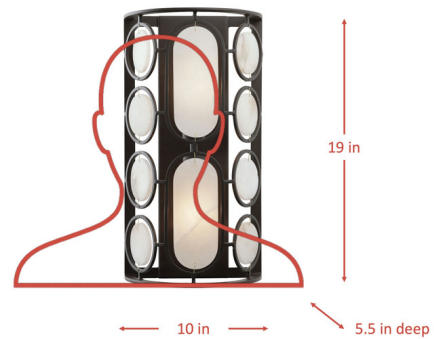

By Varaluz

Description

The Oval office wall sconce brings a touch of modern luxury lighting to your spaces. Featuring a rhythmic procession of alabaster panels framed in dark bronze, this oval wall light offers a blend of geometric grace and elegant design. Perfect as decorative lighting for dining areas or kitchen islands, it transforms any room into a sophisticated space.

Shown in ironclad / white

Specifications

COLOR	White
BODY FINISH	Ironclad
WATTAGE	10W
DIMMER	Standard 120V
DIMENSIONS	10"W x 19"H x 5.5"D
BULB NOT INCLUDED	2 x B10/Candelabra (E12)/5W/120V LED
COUNTRY OF ORIGIN	Philippines