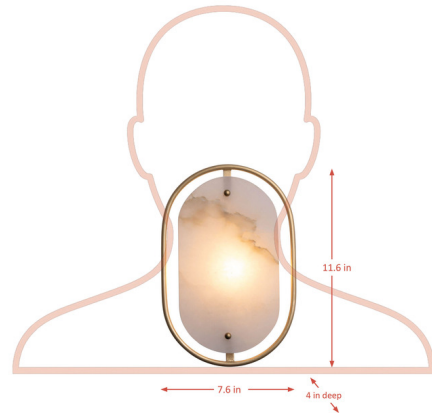

## Panelist Wall Sconce By Varaluz

### Description

Elevate your home decor with the Panelist wall sconce, a masterpiece of contemporary lighting from Varaluz. Featuring a sleek metal base and clear glass shade, this modern wall sconce adds elegance to any space, whether it's your bathroom or living room. With a design that accommodates E26 bulbs and the option for dimmable lighting, it offers both functionality and style.

### Specifications

COLOR	White
BODY FINISH	Brass
WATTAGE	5W
DIMMER	Standard 120V
DIMENSIONS	7.63"W x 11.63"H x 4"D
BULB NOT INCLUDED	1 x B10/Candelabra (E12)/5W/120V LED
COUNTRY OF ORIGIN	Philippines

CLICK TO VIEW PRODUCT