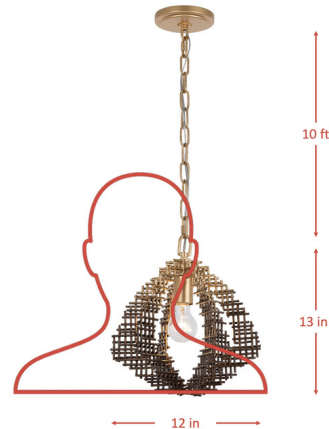

Description

The Construct pendant by Varaluz Lighting is a striking piece of designer lighting that offers a bold blend of Brutalist sculpture and Mid-Century rhythm. Made from recycled steel pieces, it creates a captivating architectural focal point in any room. Pair this contemporary light fixture with other modern luxury lighting to enhance your space's aesthetic.

Shown in dark bronze / french gold

Specifications

COLOR	French Gold
BODY FINISH	Dark Bronze
WATTAGE	5W
DIMMER	Standard 120V
DIMENSIONS	12"W x 13"H
BULB NOT INCLUDED	1x A19/Medium (E26)/5W/120V LED
COUNTRY OF ORIGIN	Philippines