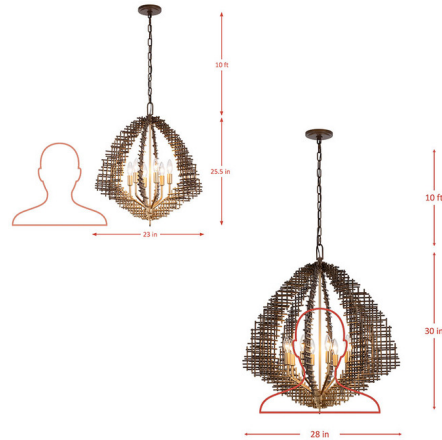

By Varaluz

Description

The Construct pendant by Varaluz Lighting is a striking piece of designer lighting that offers a bold blend of Brutalist sculpture and Mid-Century rhythm. Made from recycled steel pieces, it creates a captivating architectural focal point in any room. Pair this contemporary light fixture with other modern luxury lighting to enhance your space's aesthetic.

Specifications

COLOR French Gold
BODY FINISH Dark Bronze
WATTAGE 30W
DIMMER Standard 120V
DIMENSIONS 23"W x 25.5"H
BULB NOT INCLUDED 6 x B10/Candelabra (E12)/5W/120V LED
COUNTRY OF ORIGIN Philippines

Technical Information

PRODUCT DIMENSIONS Chain Length: 120"

Shown in dark bronze / french gold

CLICK TO VIEW PRODUCT

Notes: