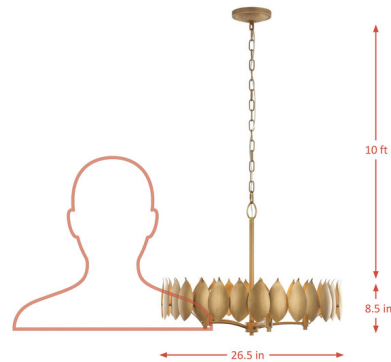

Lightology

lightology.com
866-954-4489
07-07-26

Project: _____

Company: _____

Location: _____ Fixture Type: _____

SPEC #: **VAR1576474**

Approved On: _____ Approved By: _____

Petal Reign Pendant By Varaluz

Description

The Petal Reign pendant light is an exquisite piece of decorative lighting that brings a touch of luxury home lighting to any space. Designed with a brass frame, this light fixture adds a mid-century modern flair to your home. Perfect for creating a statement in your living room or dining area, this designer pendant light is sure to enhance your interior design with its adjustable height and elegant design.

Shown in brass

Specifications

COLOR	N/A
BODY FINISH	Brass
WATTAGE	25W
DIMMER	Standard 120V
DIMENSIONS	26.5"W x 8.5"H
BULB NOT INCLUDED	5 x B10/Candelabra (E12)/5W/120V LED
COUNTRY OF ORIGIN	Philippines

CLICK TO VIEW PRODUCT