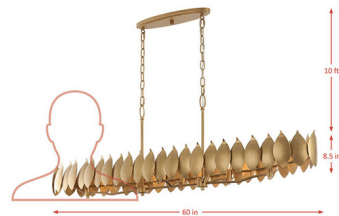

Description

Illuminate your living space with the Petal Reign pendant, a striking piece of designer lighting that combines contemporary aesthetics with nature-inspired elegance. Handcrafted from recycled steel, this pendant boasts an airy, circular design reminiscent of vine leaves, adding a touch of organic sophistication to any room. Perfect for those who appreciate modern luxury lighting, it seamlessly blends into your interior design lighting scheme, highlighting the beauty of your home decor.

Specifications

| | |
|-------------------|--------------------------------------|
| COLOR | N/A |
| BODY FINISH | Brass |
| WATTAGE | 30W |
| DIMMER | Standard 120V |
| DIMENSIONS | 48"L x 12"W x 8.5"H |
| BULB NOT INCLUDED | 6 x B10/Candelabra (E12)/5W/120V LED |
| COUNTRY OF ORIGIN | Philippines |

Technical Information

PRODUCT DIMENSIONS Chain Length: 120"

Notes:

Shown in brass

CLICK TO VIEW PRODUCT