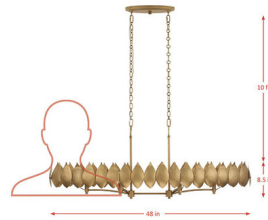

Description

Illuminate your living space with the Petal Reign pendant, a striking piece of designer lighting that combines contemporary aesthetics with nature-inspired elegance. Handcrafted from recycled steel, this pendant boasts an airy, circular design reminiscent of vine leaves, adding a touch of organic sophistication to any room. Perfect for those who appreciate modern luxury lighting, it seamlessly blends into your interior design lighting scheme, highlighting the beauty of your home decor.

Specifications

| | |
|-------------------|--------------------------------------|
| COLOR | N/A |
| BODY FINISH | Brass |
| WATTAGE | 30W |
| DIMMER | Standard 120V |
| DIMENSIONS | 48"L x 12"W x 8.5"H |
| BULB NOT INCLUDED | 6 x B10/Candelabra (E12)/5W/120V LED |
| COUNTRY OF ORIGIN | Philippines |

Technical Information

PRODUCT DIMENSIONS Chain Length: 120"

Notes:

Shown in brass

CLICK TO VIEW PRODUCT