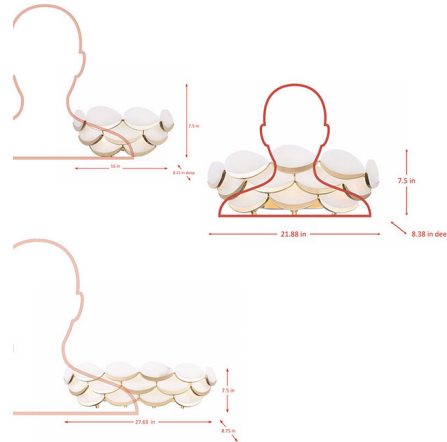

Shown in french gold / white