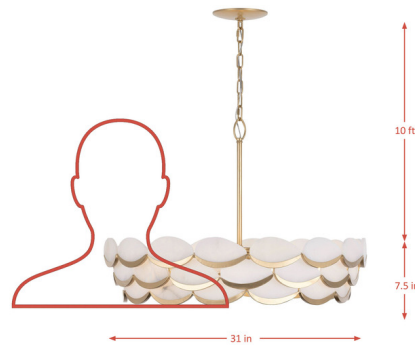

Description

Catch the wave with the High Tide pendant from Varaluz. This eye-catching lighting fixture features rippling Spanish alabaster ovals that shimmer like ocean waves, perfect for adding a contemporary touch to your dining room or living room. Its sleek design embodies modern luxury lighting, making a statement in any space.

Shown in french gold / white

Specifications

COLOR	White
BODY FINISH	French Gold
WATTAGE	40W
DIMMER	Standard 120V
DIMENSIONS	31"W x 7.5"H
BULB NOT INCLUDED	8 x B10/Candelabra (E12)/5W/120V LED
COUNTRY OF ORIGIN	Philippines